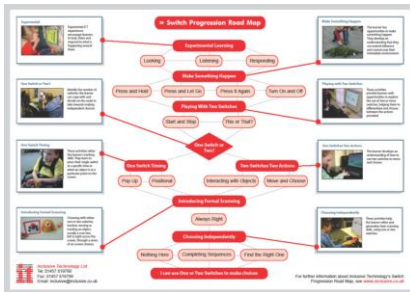

Switch Progression Road Map

Inclusive Technology

www.inclusive.co.uk